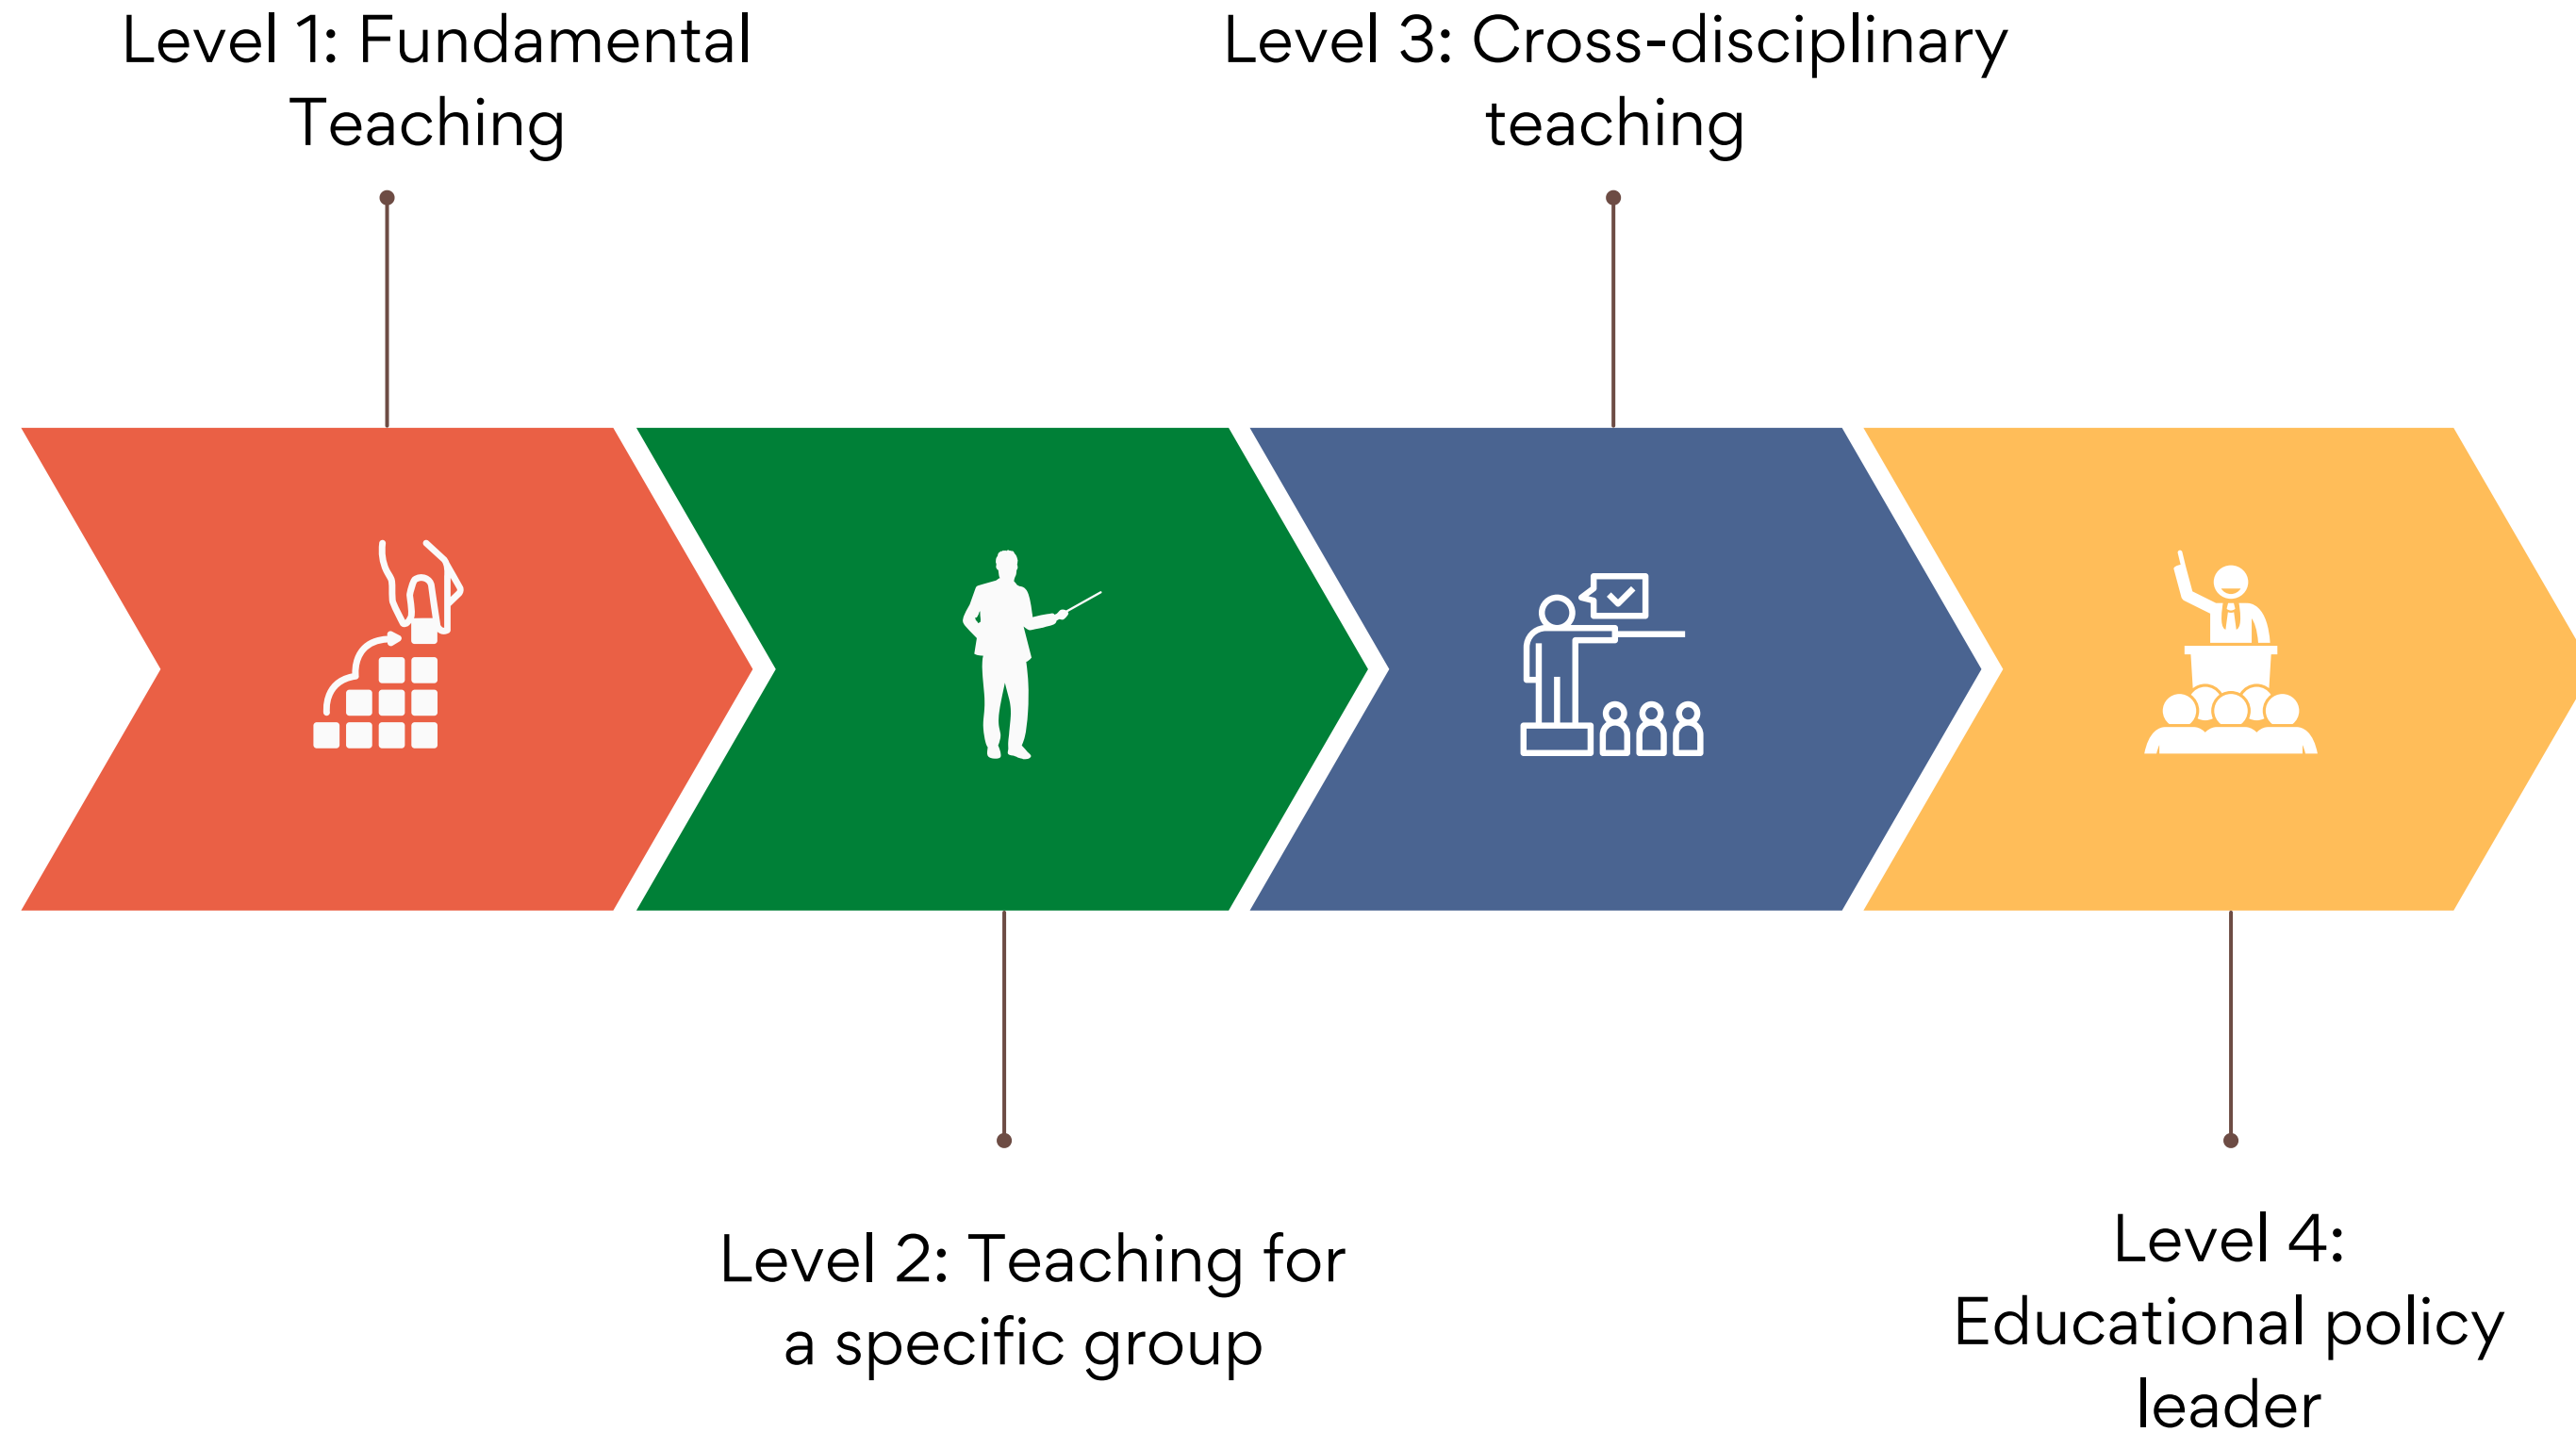

MAHIDOL UNIVERSITY PROFESSIONAL STANDARDS FRAMEWORK

INTRODUCTORY GUIDE TO MUPSF

MUPSF

BRIEF INTRODUCTION

"... is established in order to provide a clear guideline for the preparation of evidence submitting for the teaching quality of assessment. It is also to respond to the guideline to promote the teaching quality of higher education teachers established by the Bureau of Higher Education Standards and Evaluation, Office of the Higher Education Commission..."

The 4 levels of MUPSF

EASY STEPS

to apply for
Mahidol University
Professional
Standards
Framework: MUPSF

MU Announcement on MUPSF:

1

- ภาษาไทย 
- English 

Forms:

2