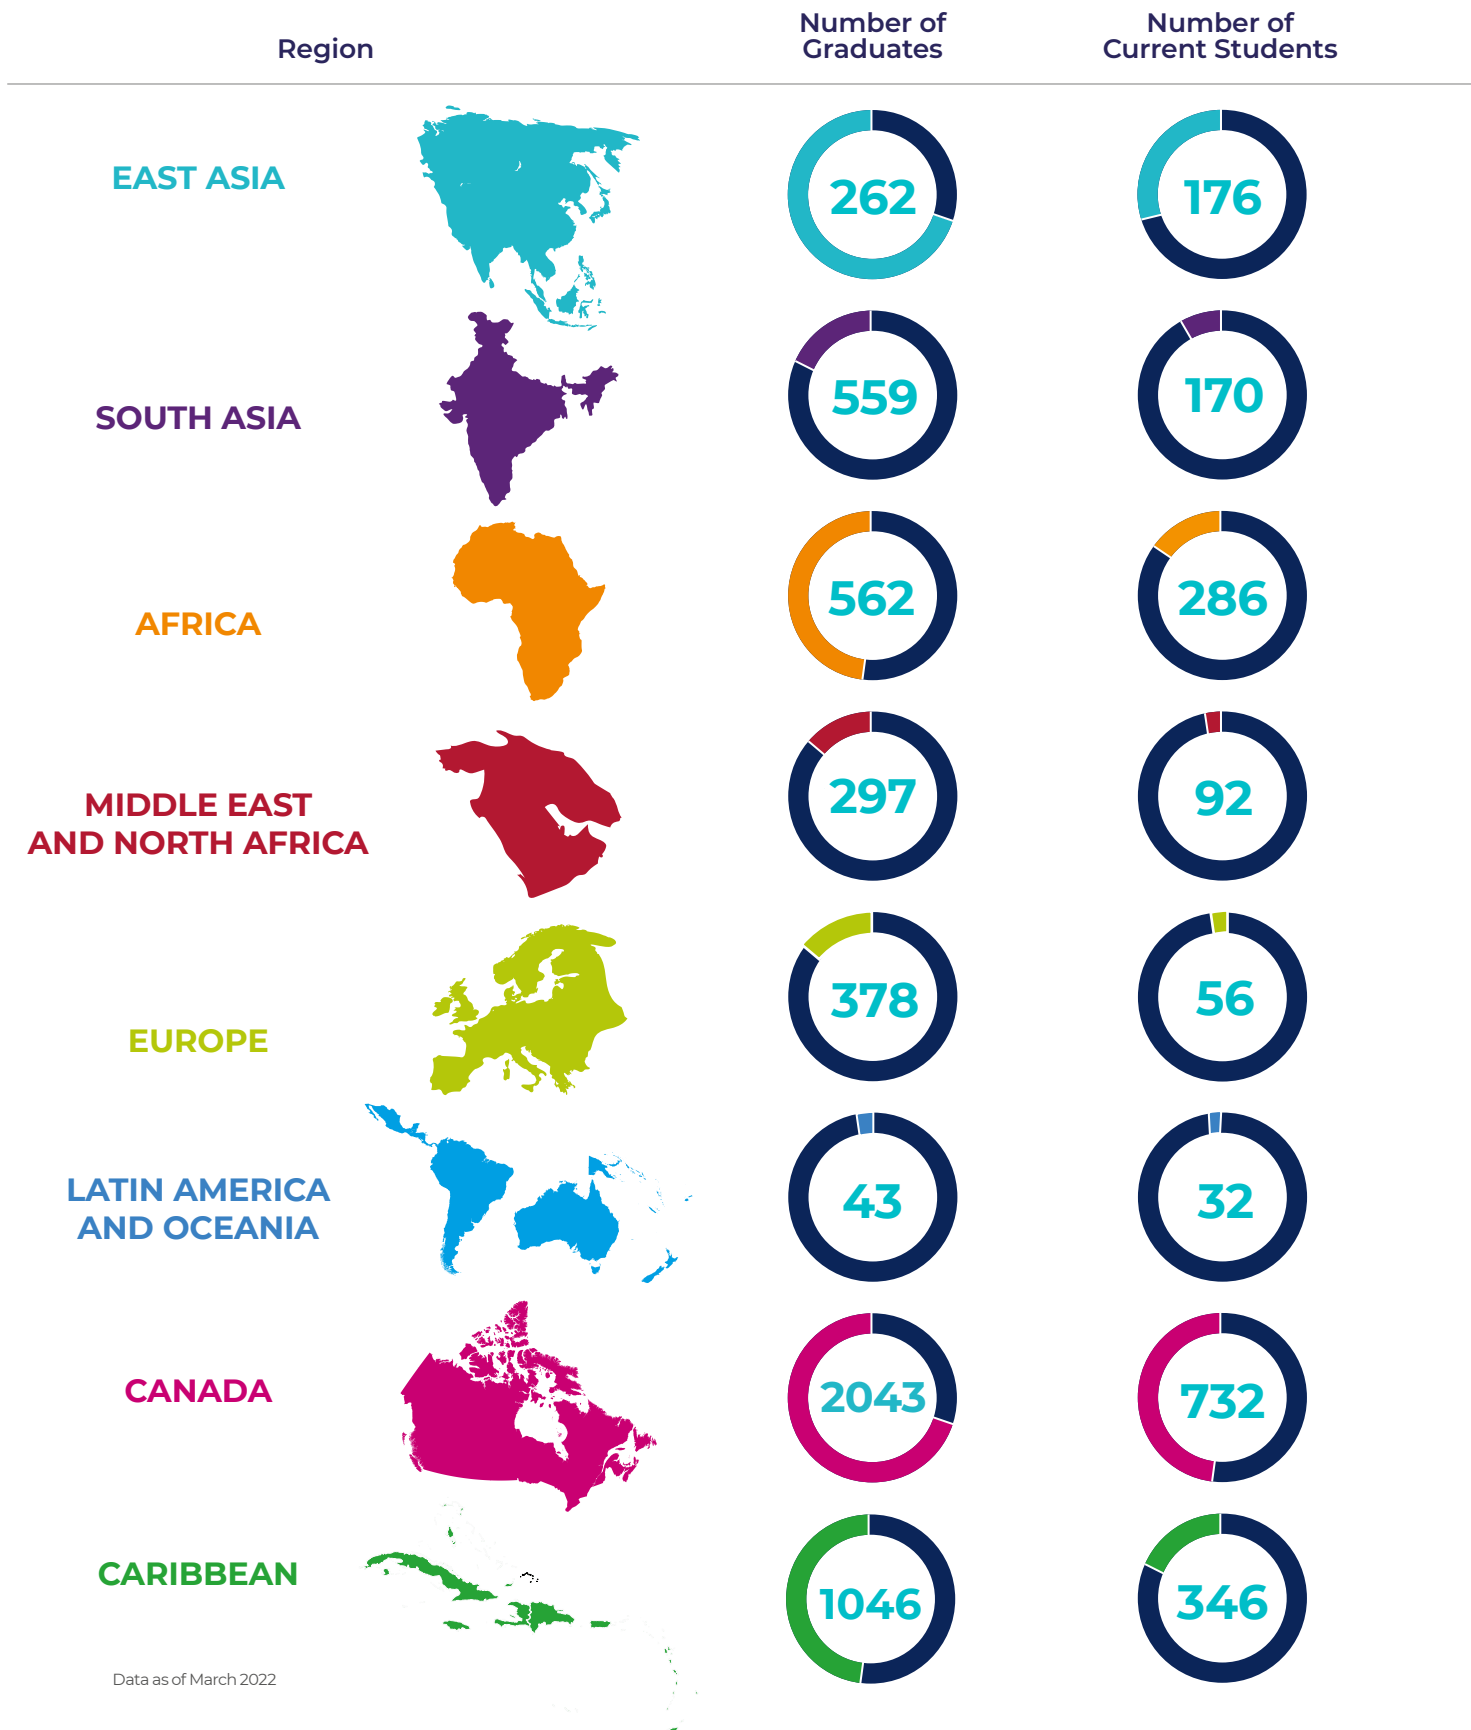

SGU School of Medicine currently has a student population of 6,792, of which 72% are US citizens, and the rest of 28% are non-US citizens.

Data as of March 2022